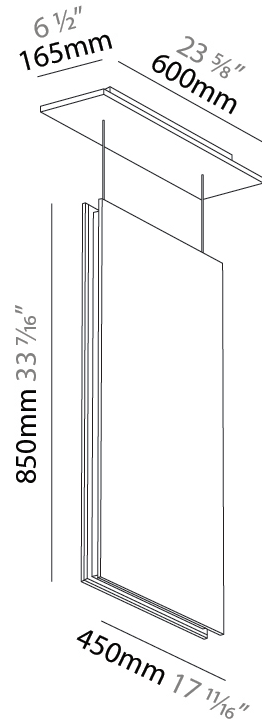

base number	LED Dimming	Color Temperature	Finish Options	Cable Length

1. To build a product code in our configurator select the specify button on the base model # product page
2. To build a manual product code on this datasheet choose from the options listed below in blue font and add the suffix to the base model #

GENERAL

Series: Lullaby
Brand: Prolicht
Division: Architectural
Mounting Type: Suspension
Mounting Location: Ceiling
Subcategory: Acoustic

PHYSICAL

Shape: Rectangle
Length (mm): 450
Length (in): 17 11/16
Width (mm): 50
Width (in): 1 15/16
Height (mm): 850
Height (in): 33 7/16
Light Distribution: Direct
Fixture Finish: ANC / ASH / BNA / BTC / BZE / CEL / EGG / EVG / FOG / FOS / FST / FUA / IRI / IRO / KHA / LIC / LIM / MER / MSN / MUS / ONX / PEA / PLU / POL / PPY / RAY / ROY / RST / STE / SWD / TAN / TAU
Fixture Material: Aluminum
Cable Details: 2,000mm / 6,000mm Transparent Cable

ELECTRICAL

Lamp Type: LED
Input Wattage (W): 9
Total Output Wattage (W): 8.2
Dimming: Non-Dimmable / 0-10V Dimming
Driver Included: Yes
Driver Location: Integrated
Driver Type: Constant Current - Universal
Driver Class: Class 2
Input Voltage (V): 120 - 277

LED

Color Temperature (°K): 2700 / 3000 / 3500 / 4000
Max. Delivered Lumen (lm): 1138 / 1155 / 1172 / 1189
Nominal Lumen (lm): 1360 / 1380 / 1400 / 1420
CRI: >90 CRI
Lamp Life (hrs): 80000

OPTICAL

Beam Angle: 80

RATINGS AND CERTIFICATIONS

Certified By: Certified for North American Standards
IP rating: IP20